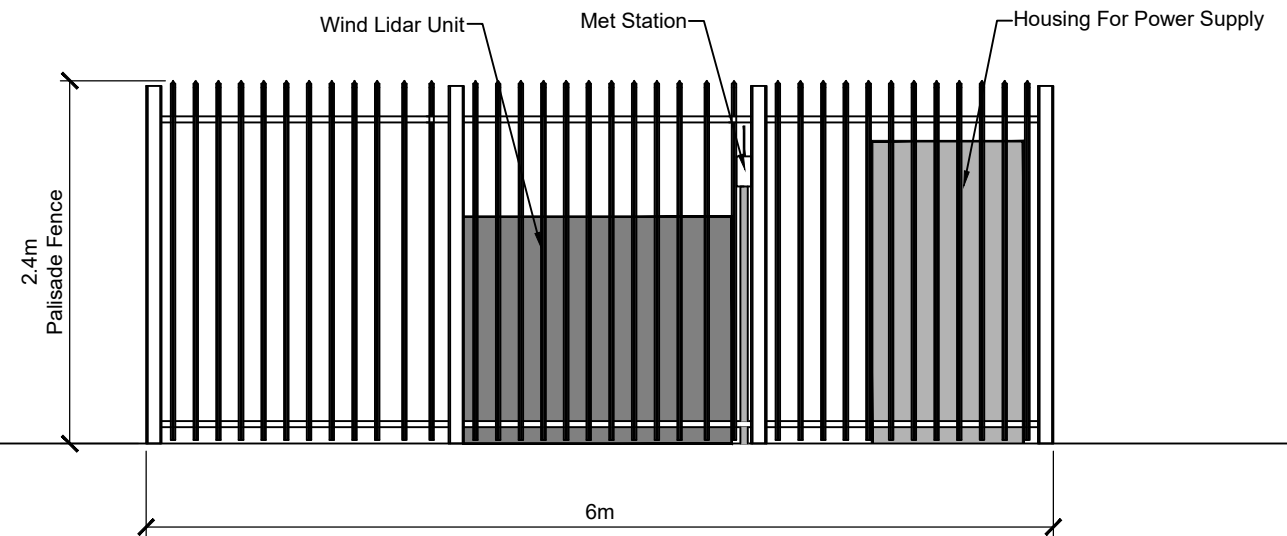

Plan View Scale 1:100

Front (East) Elevation Scale 1:50

Side (South) Elevation Scale 1:50

Hardstand Detail

Scale 1:50

P01	15.11.24	Issued For Planning	JK	PC	
REV	DATE	DESCRIPTION	BY	APP	
CLIENT					
Brittas Wind Farm Ltd.					

**MWP**

ENGINEERING AND ENVIRONMENTAL CONSULTANTS

CORK | TRALEE | LONDON | LIMERICK

mwp.ie

PROJECT:	Brittas Wind Farm
TITLE:	Wind Lidar Details

DRAWN:	JK	CHECKED:	CMcL	APPROVED:	PC
PROJECT NUMBER:	23318	DATE:	June 2024	SCALE @ A3:	As Shown
STATUS DESCRIPTION				STATUS:	
FOR INFORMATION				S2	
DRAWING NUMBER:				REV:	
23318 - MWP - 00 - 00 - DR - C - 5405				P01	