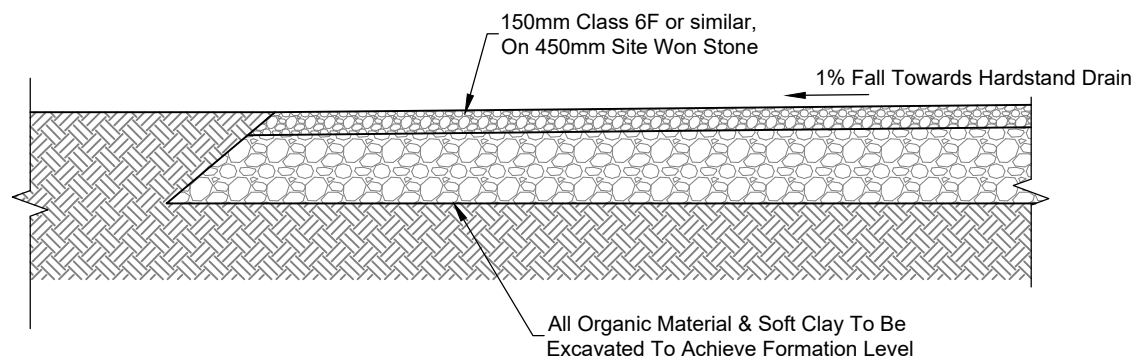

Plan View Scale 1:100

Front (East) Elevation Scale 1:50

Side (South) Elevation Scale 1:50

Hardstand Detail

Scale 1:50

P01	15.11.24	Issued For Planning	JK	PC	
REV	DATE	DESCRIPTION	BY	APP	
CLIENT					
Brittas Wind Farm Ltd.					

**MWP**

ENGINEERING AND ENVIRONMENTAL CONSULTANTS

CORK | TRALEE | LONDON | LIMERICK

mwp.ie

PROJECT:	Brittas Wind Farm
TITLE:	Wind Lidar Details

DRAWN:	JK	CHECKED:	CMcL	APPROVED:	PC
PROJECT NUMBER:	23318	DATE:	June 2024	SCALE @ A3:	As Shown
STATUS DESCRIPTION				STATUS:	
FOR INFORMATION				S2	
DRAWING NUMBER:				REV:	
23318 - MWP - 00 - 00 - DR - C - 5405				P01	