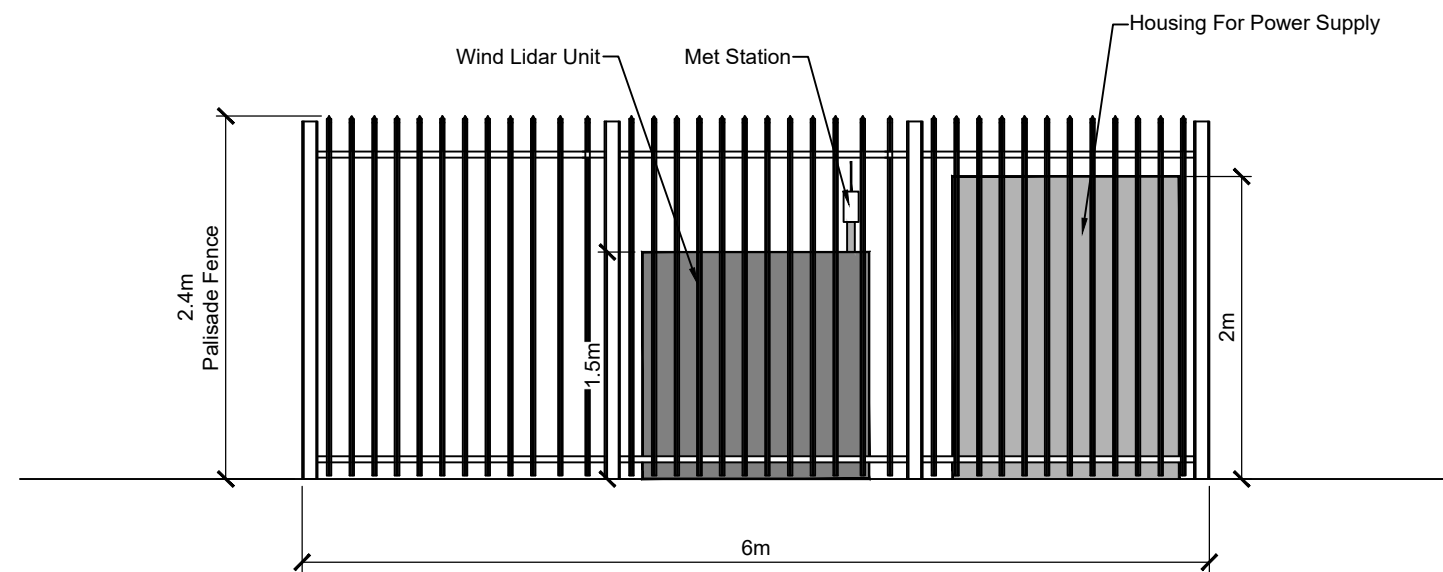

Plan View Scale 1:100

Front (East) Elevation Scale 1:50

Side (South) Elevation Scale 1:50

Hardstand Detail

Scale 1:50

P01	15.11.24	Issued For Planning	JK	PC	
REV	DATE	DESCRIPTION	BY	APP	
CLIENT					
Brittas Wind Farm Ltd.					

**MWP**

ENGINEERING AND ENVIRONMENTAL CONSULTANTS

CORK | TRALEE | LONDON | LIMERICK

mwp.ie

PROJECT:	Brittas Wind Farm
TITLE:	Wind Lidar Details

DRAWN:	JK	CHECKED:	CMcL	APPROVED:	PC
PROJECT NUMBER:	23318	DATE:	June 2024	SCALE @ A3:	As Shown
STATUS DESCRIPTION				STATUS:	
FOR INFORMATION				S2	
DRAWING NUMBER:				REV:	
23318 - MWP - 00 - 00 - DR - C - 5405				P01	